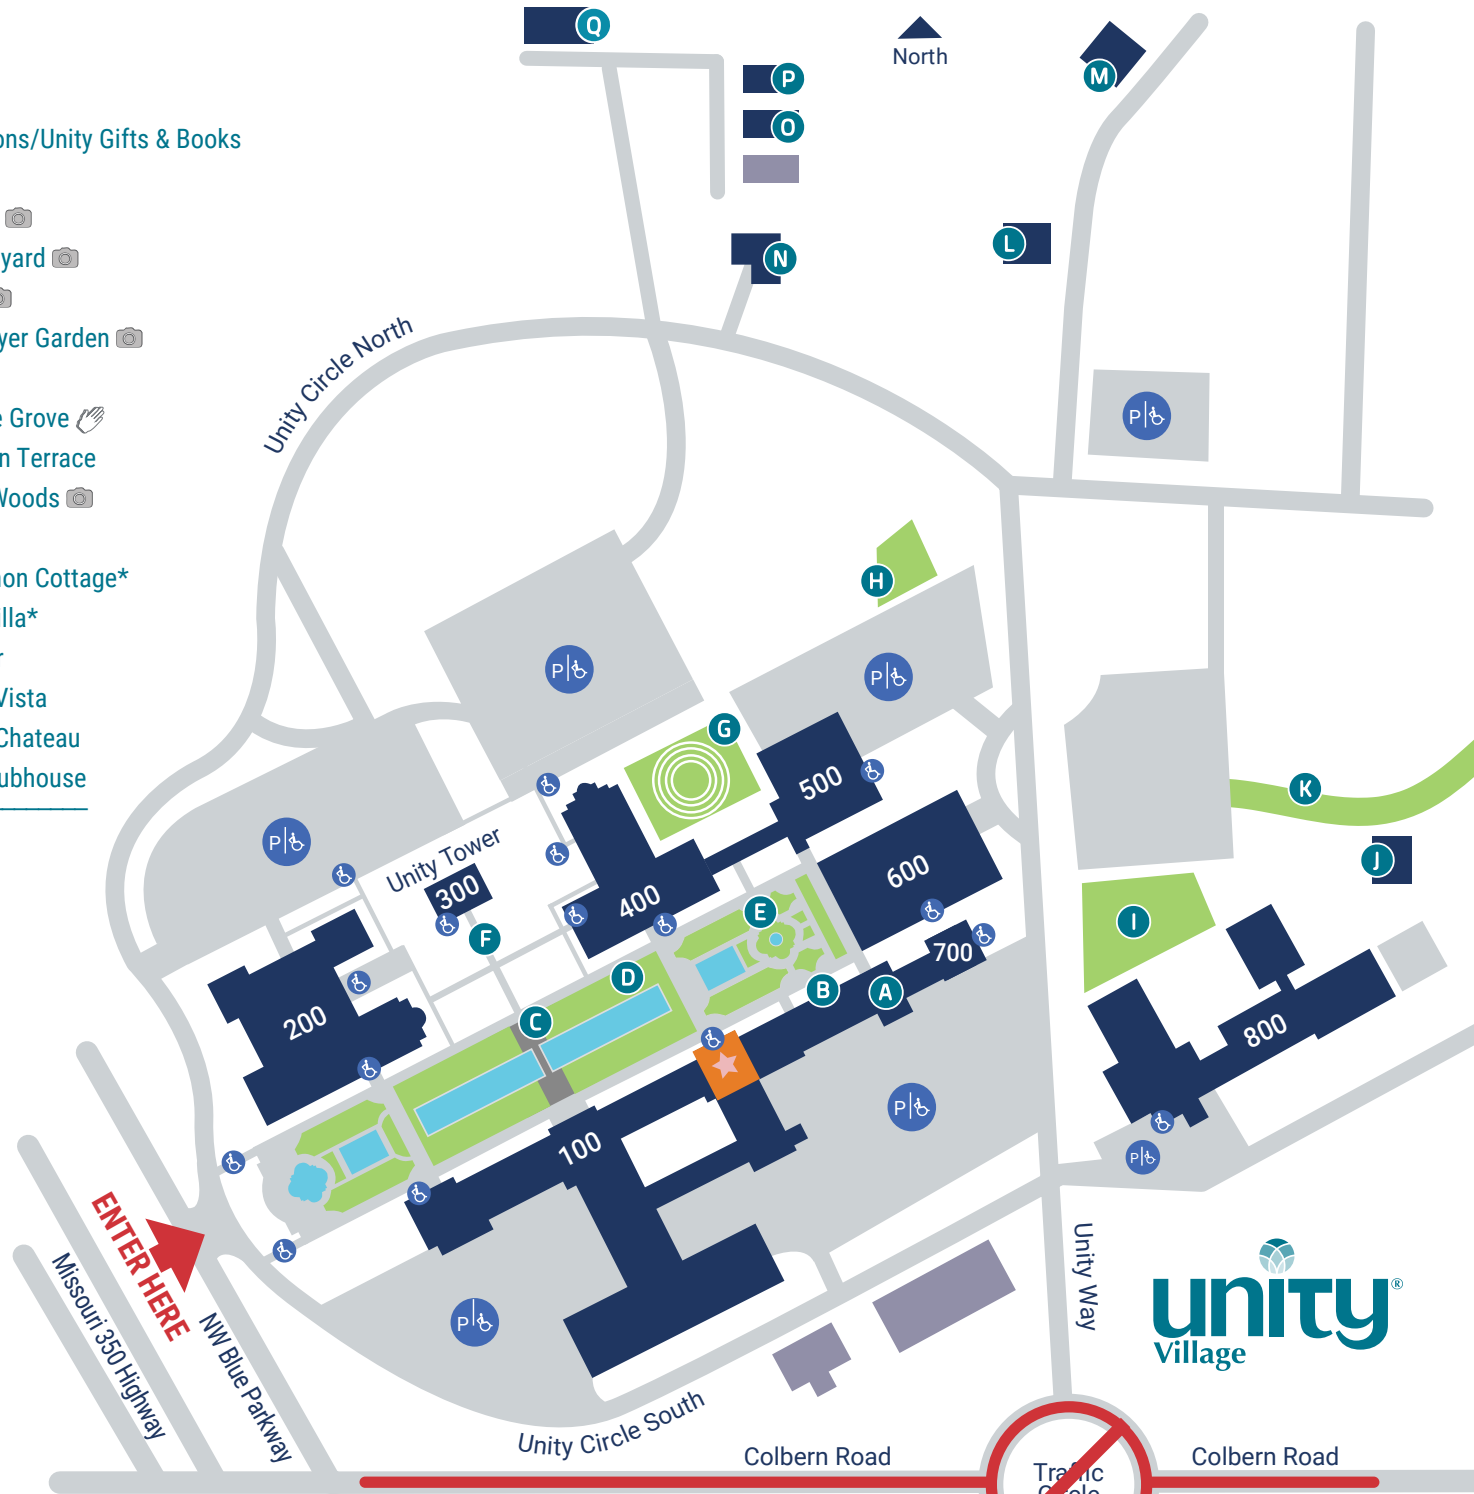

Building Guide

100 Building

- Administration
- Unity Gifts & Books
- Unity Village Town Hall
- Village Commons
- Security 📞 816-347-5535

200 Building

- Atrium Chapel/Courtyard
- Dorothy Pierson Chapel 🙏
- Fitness Center
- Unity Prayer Ministry
- Unity Worldwide Ministries

300 Building

- Unity Tower
- Events and Weddings Office

400 Building

- Archives
- Fillmore Chapel 🙏
- Peace Chapel 🙏
- People Support (Human Resources)
- Training Rooms
- Unity Village Chapel
- CommUnity Center

500 Building

- Grand Ballroom
- Executive Ballroom

600 Building

- Activities Center

700 Building

- The Fillmore Café

800 Building

- Hotel and Conference Center

Map Key

- **A** Village Commons/Unity Gifts & Books
- **B** South Portico
- **C** Bridge of Faith 📷
- **D** Fountain Courtyard 📷
- **E** Rose Garden 📷
- **F** 12 Powers Prayer Garden 📷
- **G** Labyrinth
- **H** Myrtle Fillmore Grove 🌳
- **I** Lowell's Garden Terrace
- **J** Chapel in the Woods 📷
- **K** Nature Trail
- **L** Johnnie Coleman Cottage*
- **M** Ruth Mosley Villa*
- **N** Fillmore Manor
- **O** Hummingbird Vista
- **P** Hummingbird Chateau
- **Q** Golf Course Clubhouse

*Coming Soon

This section of Colbern Road will be closed by the project.

The Colbern Road entrance to Unity Village is closed for road construction. All visitors will need to use the main entrance on NW Blue Parkway.